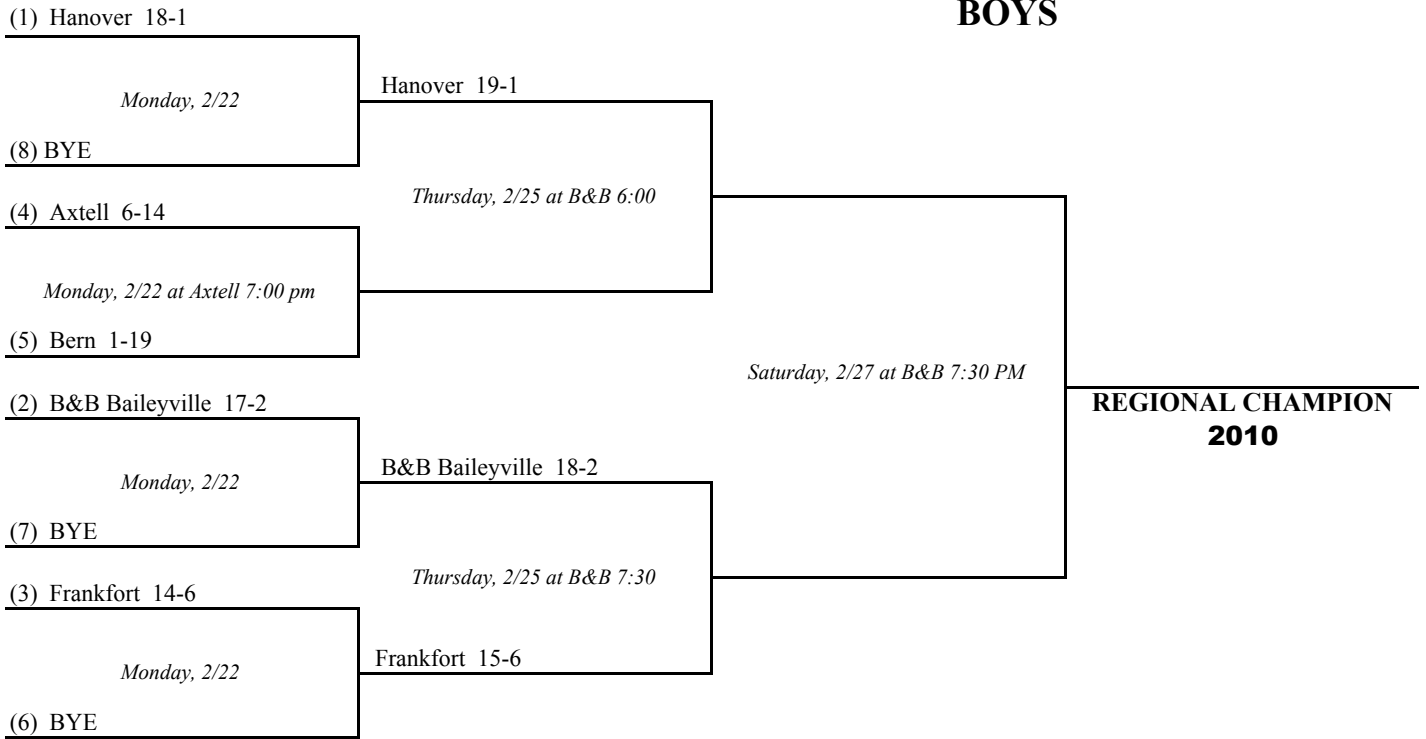

**Kansas State High School Activities Association**  
**OFFICIAL REGIONAL TOURNAMENT BRACKET — CLASS 1A**  
**2010**

SITE: B&B Baileyville

MANAGER: Deb Kramer

**BOYS**

**GIRLS**