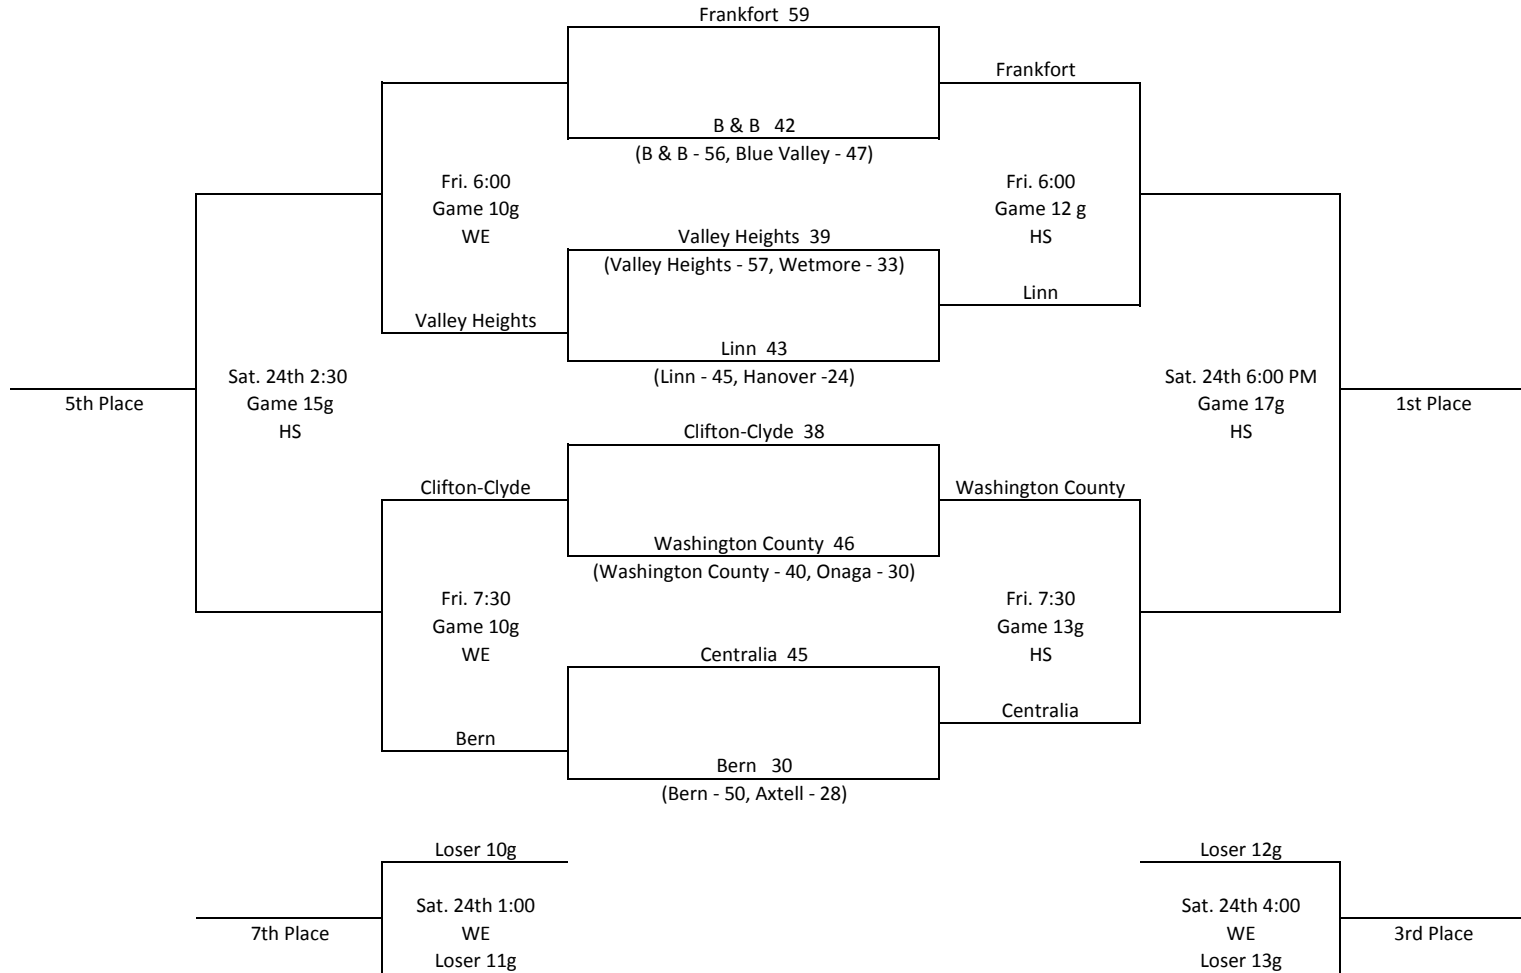

2009 Twin Valley League Basketball Tournament (Girls)

<u>Blue Valley</u> Tues. 5:30 - WE <u>Wetmore</u>	<u>Wetmore</u> Fri. 4:30 - HS <u>Hanover</u>	<u>Blue Valley</u> Sat. 24th 10:00 - WE <u>Axtell</u>
<u>Onaga</u> Tues. 7:00 - HS <u>Axtell</u>		<u>Hanover</u> Sat. 24th 11:30 - HS <u>Onaga</u>